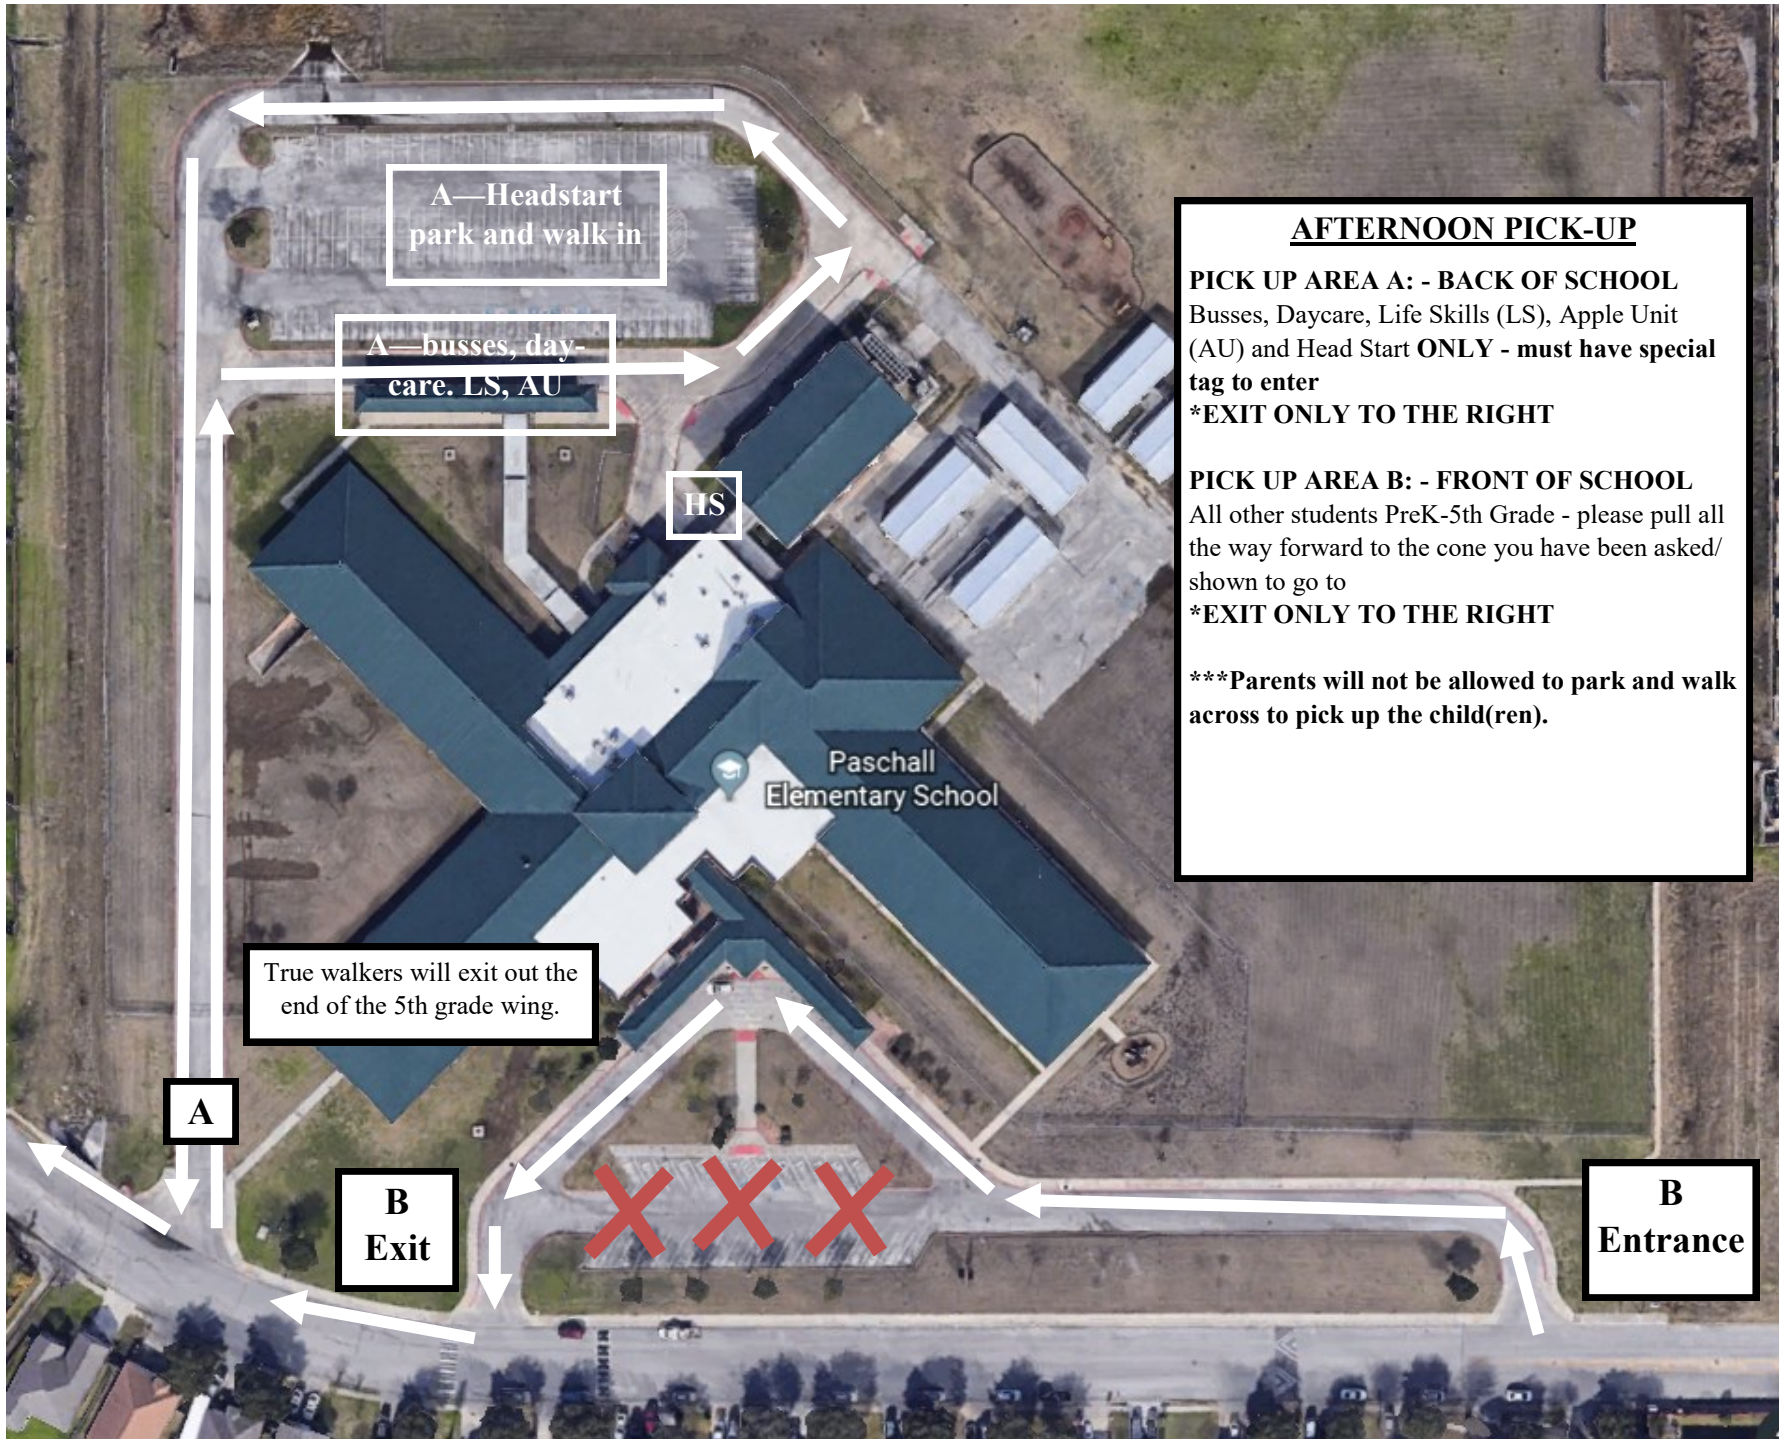

A—Headstart
park and walk in

A—busses, day-
care, LS, AU

HS

Paschall
Elementary School

A

B
Exit

B
Entrance

MORNING DROP OFF

DROP OFF AREA A—BACK OF SCHOOL
Busses, Daycare, Life Skills (LS), Apple Unit (AU) and Head Start **ONLY** - must have special tag to enter

DROP OFF AREA B—FRONT OF SCHOOL
All other students PreK-5th Grade - please pull all the way forward to the first pillar

*For the safety of our students (your children) please refrain from dropping them off in the parking lot and at the cross walk. This is indicated by the RED Xs on the map.

A—Headstart
park and walk in

A—busses, day-
care. LS, AU

HS

Paschall
Elementary School

True walkers will exit out the
end of the 5th grade wing.

A

B
Exit

B
Entrance

AFTERNOON PICK-UP
PICK UP AREA A: - BACK OF SCHOOL
Busses, Daycare, Life Skills (LS), Apple Unit (AU) and Head Start **ONLY** - must have special tag to enter
***EXIT ONLY TO THE RIGHT**
PICK UP AREA B: - FRONT OF SCHOOL
All other students PreK-5th Grade - please pull all the way forward to the cone you have been asked/ shown to go to
***EXIT ONLY TO THE RIGHT**
*****Parents will not be allowed to park and walk across to pick up the child(ren).**